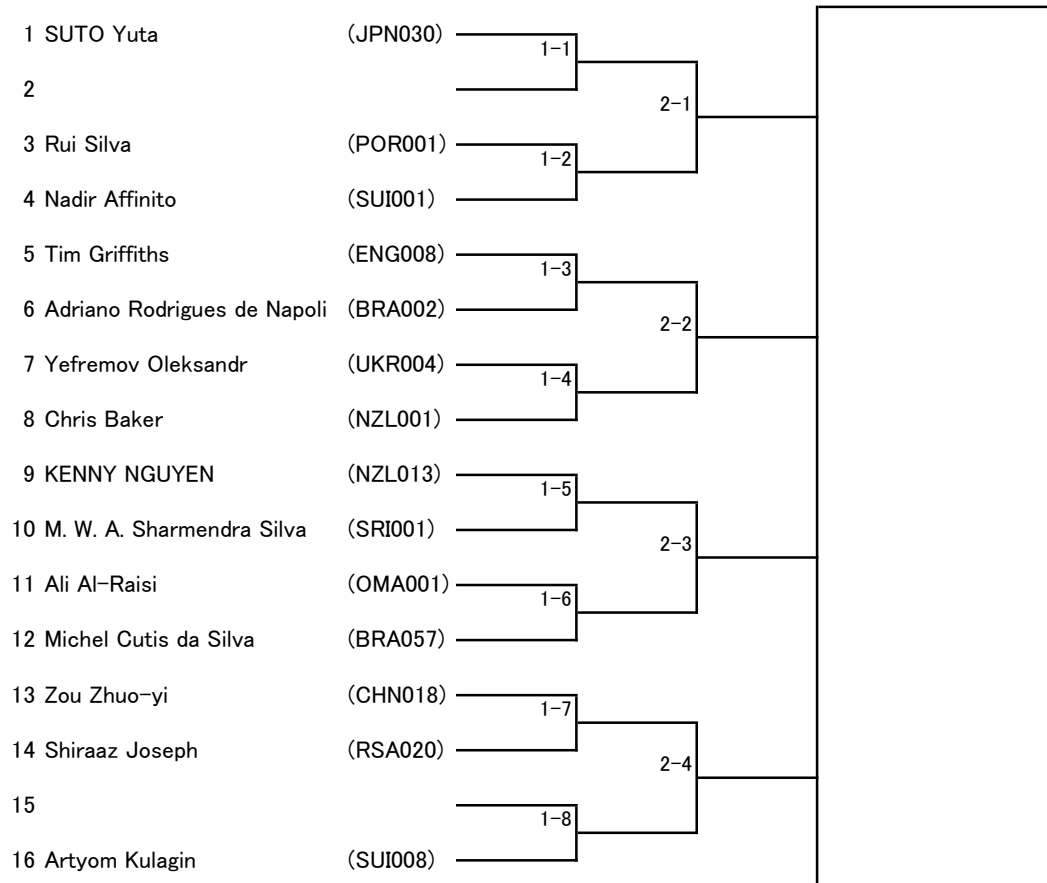

Kata Male 40-44 years old